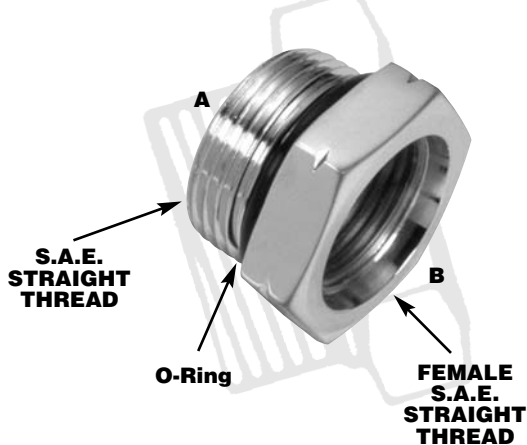

ADAPTERS

STRAIGHT THREADS

ARC S.A.E. STRAIGHT THREAD TO S.A.E. STRAIGHT THREAD PORT BUSHING

ARC • S.A.E. Straight Thread to S.A.E. Straight Thread Port Bushing

Part No.	"A" Straight Thread Male	"B" Straight Thread Female	Overall Length
4-6ARC	7/16"-20	9/16"-18	1 1/8"
6-4ARC	9/16"-18	7/16"-20	1 1/32"
6-8ARC	9/16"-18	3/4"-16	1 5/16"
8-4ARC	3/4"-16	7/16"-20	3/4"
8-6ARC	3/4"-16	9/16"-18	1 1/8"
10-8ARC	7/8"-14	3/4"-16	1 5/16"
10-12ARC	7/8"-14	1 1/16"-12	1 5/8"
12-8ARC	1 1/16"-12	3/4"-16	1"
12-10ARC	1 1/16"-12	7/8"-14	1 17/32"
14-6ARC	1 3/16"-12	9/16"-18	1"
14-10ARC	1 3/16"-12	7/8"-14	1"
14-12ARC	1 3/16"-12	1 1/16"-12	1 21/32"
16-8ARC	1 5/16"-12	3/4"-16	1"
16-12ARC	1 5/16"-12	1 1/16"-12	1"
16-14ARC	1 5/16"-12	1 3/16"-12	1 21/32"
16-20ARC	1 5/16"-12	1 5/8"-12	1 31/32"
20-10ARC	1 5/8"-12	7/8"-14	1"
20-12ARC	1 5/8"-12	1 1/16"-12	1"
20-16ARC	1 5/8"-12	1 5/16"-12	1"
20-24ARC	1 5/8"-12	1 7/8"-12	1 7/8"
24-16ARC	1 7/8"-12	1 5/16"-12	1"
24-20ARC	1 7/8"-12	1 5/8"-12	1 19/32"
32-20ARC	2 1/2"-12	1 5/8"-12	1"
32-24ARC	2 1/2"-12	1 7/8"-12	1"