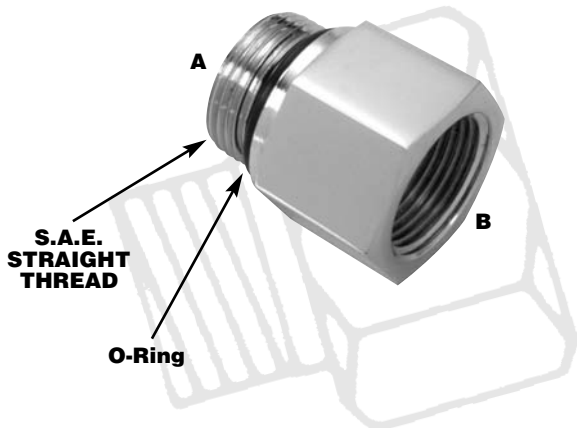

APC FEMALE CONNECTOR S.A.E. STRAIGHT THREAD TO FEMALE PIPE THREAD

APC • Female Connector S.A.E. Straight Thread To Female Pipe Thread

Part No.	"A" Male Straight Thread	"B" Female Pipe Thread	Overall Length
4-2APC	7/16"-20	1/8"	1"
4-4APC	7/16"-20	1/4"	1 13/32"
5-2APC	1/2"-20	1/8"	1"
6-4APC	9/16"-18	1/4"	1 3/16"
8-6APC	3/4"-16	3/8"	1 5/16"
8-4APC	3/4"-16	1/4"	1 3/64"
8-8APC	3/4"-16	1/2"	1 17/32"
10-8APC	7/8"-14	1/2"	1 35/64"
10-4APC	7/8"-14	1/4"	1 3/16"
10-6APC	7/8"-14	3/8"	1 9/32"
10-12APC	7/8"-14	3/4"	1 21/32"
12-12APC	1 1/16"-12	3/4"	1 11/16"
12-6APC	1 1/16"-12	3/8"	1"
12-8APC	1 1/16"-12	1/2"	1 15/32"
14-12APC	1 3/16"-12	3/4"	1 5/8"
14-8APC	1 3/16"-12	1/2"	1"
16-16APC	1 5/16"-12	1"	1 29/32"
16-6APC	1 5/16"-12	3/8"	1"
16-8APC	1 5/16"-12	1/2"	1"
16-12APC	1 5/16"-12	3/4"	1 11/16"
20-20APC	1 5/8"-12	1 1/4"	2"
20-12APC	1 5/8"-12	3/4"	1"
20-16APC	1 5/8"-12	1"	1"
24-24APC	1 7/8"-12	1 1/2"	2 3/32"
24-20APC	1 7/8"-12	1 1/4"	1 29/32"
32-32APC	2 1/2"-12	2"	2 1/32"